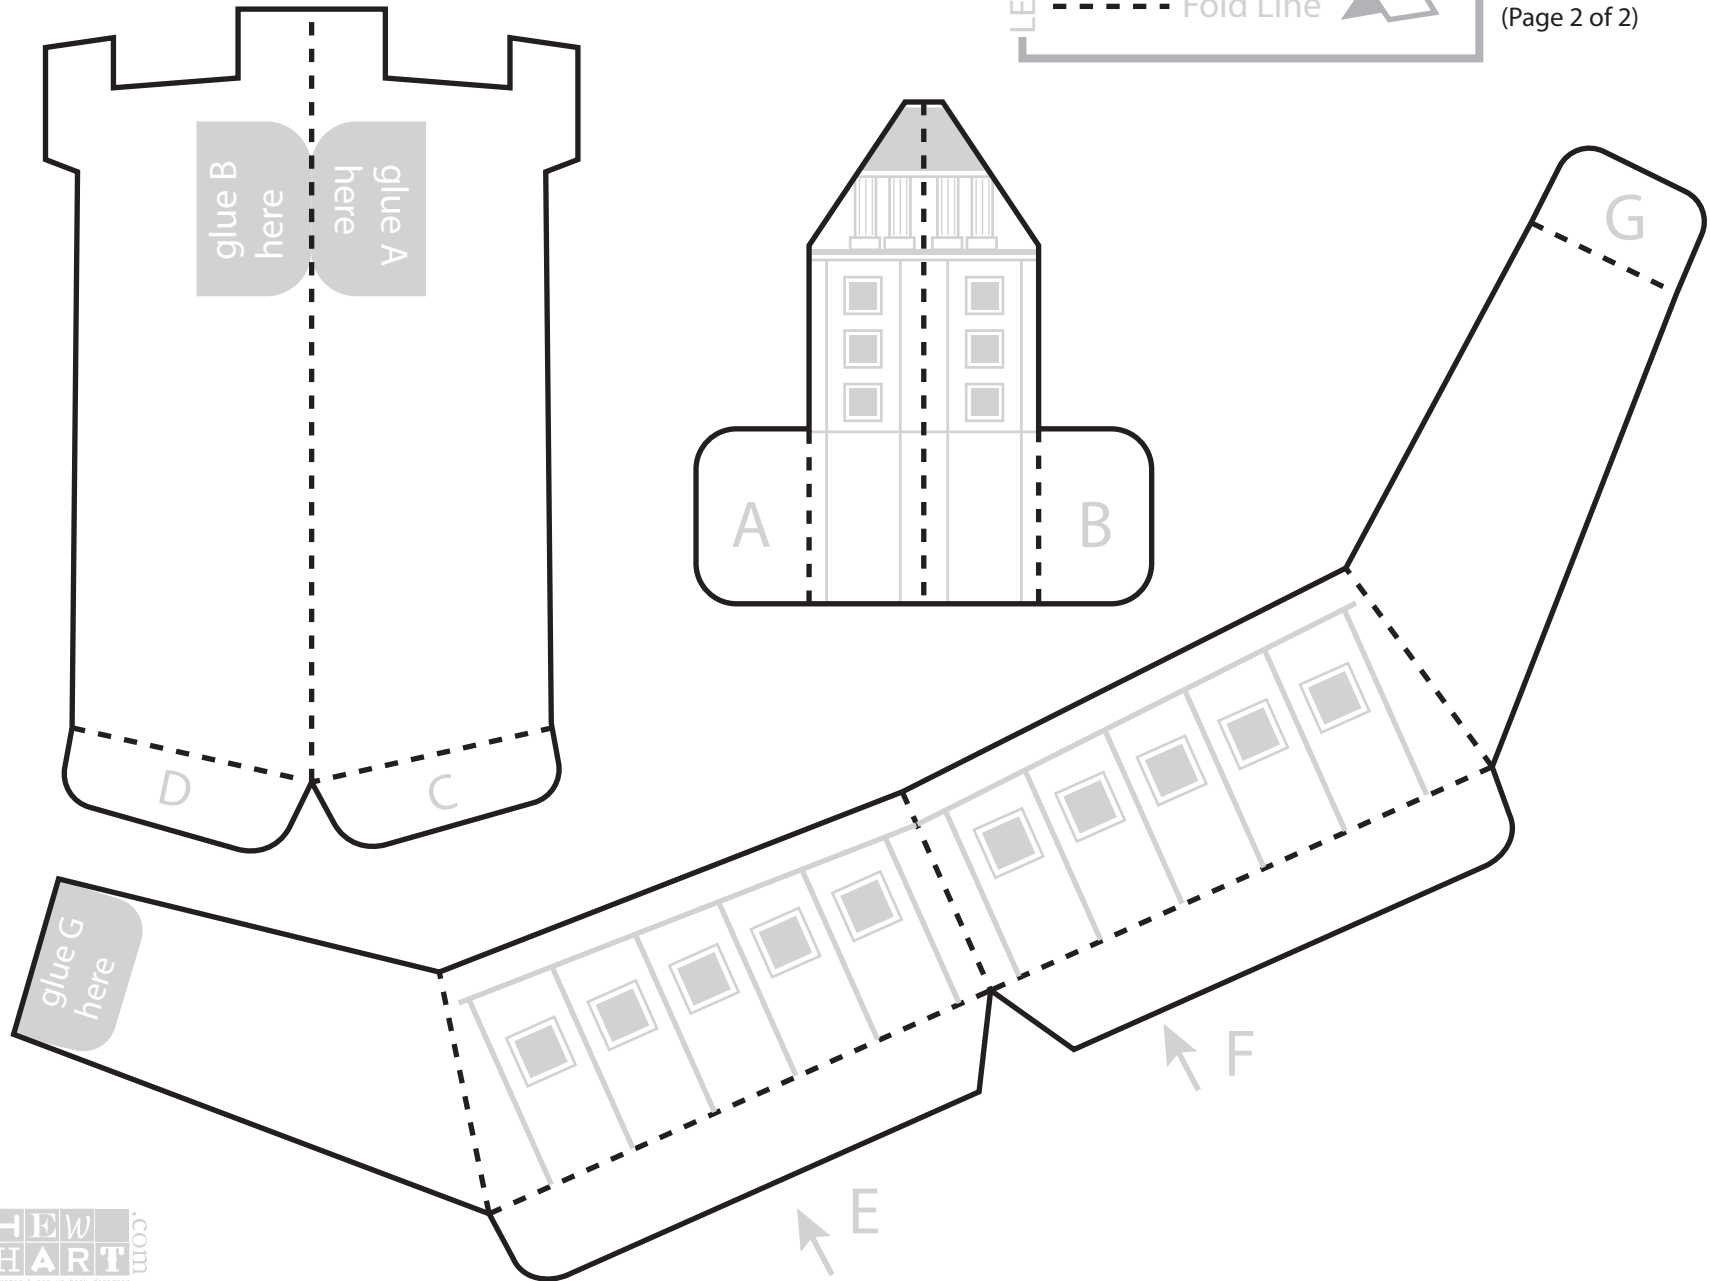

The Lighthouse of Alexandria:

- The lighthouse was built under the reign of Ptolemy II Philadelphus (sometime between 280-247 BC).
- The structure stood at least 330 feet tall.
- Though it was damaged by multiple earthquakes, parts of it stood until 1480 AD.

LEGEND

LEARNING UNIT:
SEVEN WONDERS
OF THE ANCIENT WORLD
Lighthouse of Alexandria
(Page 1 of 2)

LEGEND

— Cut Line 

- - - Fold Line 

LEARNING UNIT:
SEVEN WONDERS
OF THE ANCIENT WORLD
Lighthouse of Alexandria
Map Piece

glue to Lighthouse Pop cover

glue Lighthouse Pop here

EGYPT

glue Pyramid of Giza Poster Piece here